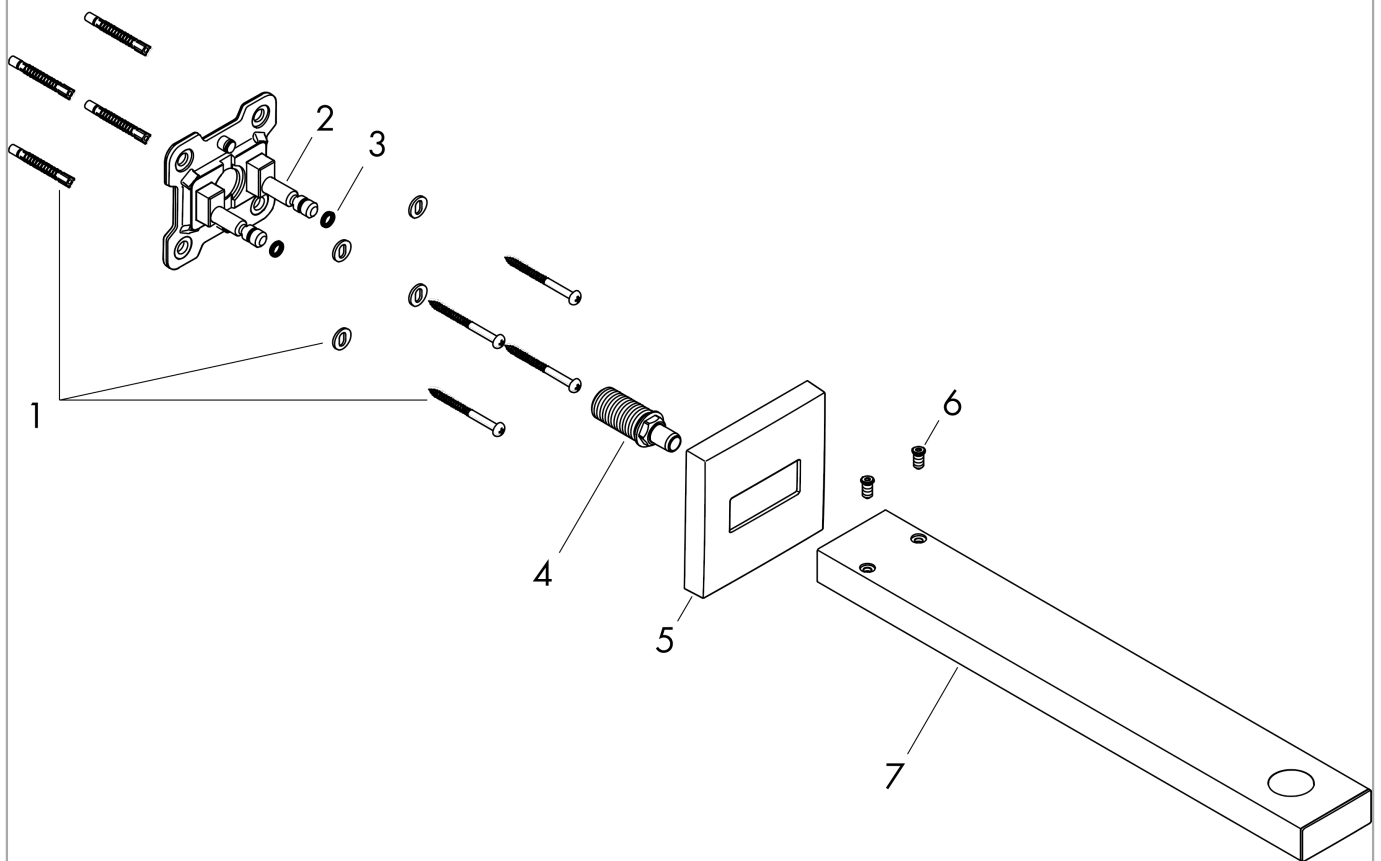

Shower arm square 39 cm

Surfaces: **Brushed Bronze**

Article Number: **27694140**

Description

product features

- length: 390 mm
- installation type: exposed installation
- connection thread G 1/2
- connection dimension DN15

Design awards

Product image

Scale drawing

Shower arm square 39 cm
Surfaces: **Brushed Bronze**

Article Number: **27694140**

Exploded Drawing

Year of production: >01/21

Shower arm square 39 cm

Surfaces: **Brushed Bronze**

Article Number: **27694140**

Spare part list

Year of production: >01/21

Pos.	Description	Article Number	Price	PU
1	mounting set	96179000	-	1
2	wall flange	93441000	-	1
3	O-ring 6x2	98458000	-	1
4	connecting thread	93416000	-	1
5	escutcheon	93126140	-	1
6	screw	93431000	-	1
7	shower arm	93221140	-	1