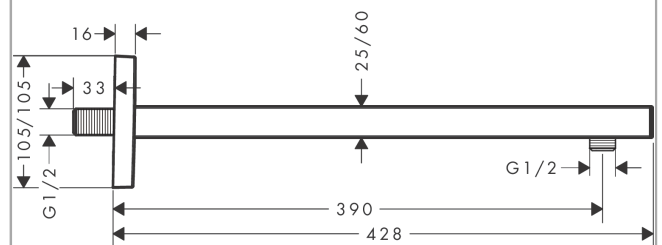

Shower arm square 39 cm

Surfaces: **Brushed Bronze**

Article Number: **27694140**

Description

product features

- length: 390 mm
- installation type: exposed installation
- connection thread G 1/2
- connection dimension DN15

Design awards

Product image

Scale drawing

Shower arm square 39 cm
Surfaces: **Brushed Bronze**

Article Number: **27694140**

Exploded Drawing

Year of production: >01/21

Shower arm square 39 cm

Surfaces: **Brushed Bronze**

Article Number: **27694140**

Spare part list

Year of production: >01/21

Pos.	Description	Article Number	Price	PU
1	mounting set	96179000	-	1
2	wall flange	93441000	-	1
3	O-ring 6x2	98458000	-	1
4	connecting thread	93416000	-	1
5	escutcheon	93126140	-	1
6	screw	93431000	-	1
7	shower arm	93221140	-	1